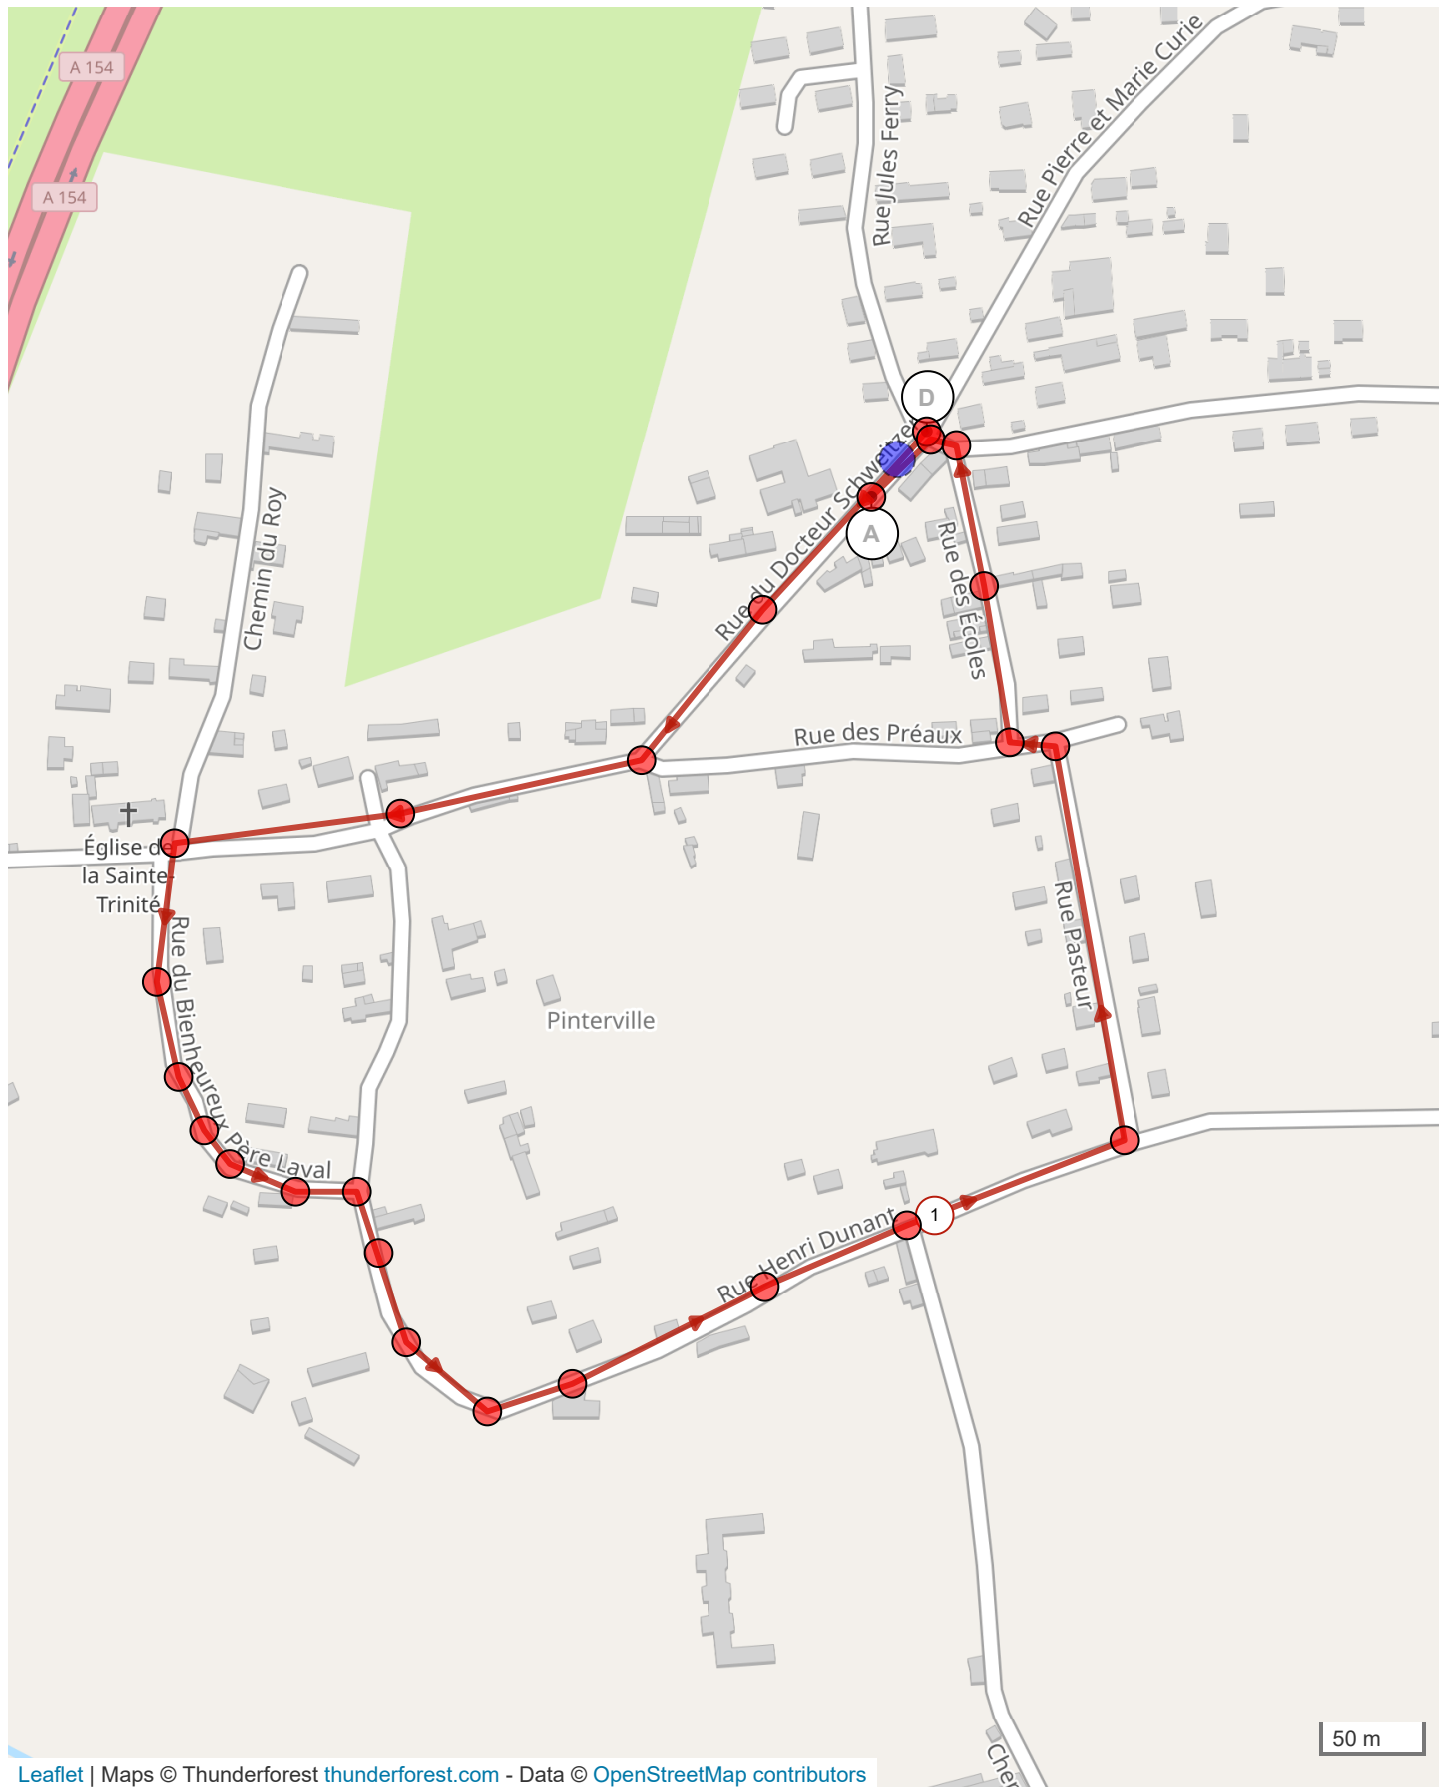

14149962 | Course à pied - Route | 1.5km foulée Pintevillaise

Pinterville -> Pinterville

1.498 km ↑ 7 m ↓ 6 m ▲ 15 m ▼ 19 m

Leaflet | Maps © Thunderforest thunderforest.com - Data © OpenStreetMap contributors

© 2022 Openrunner